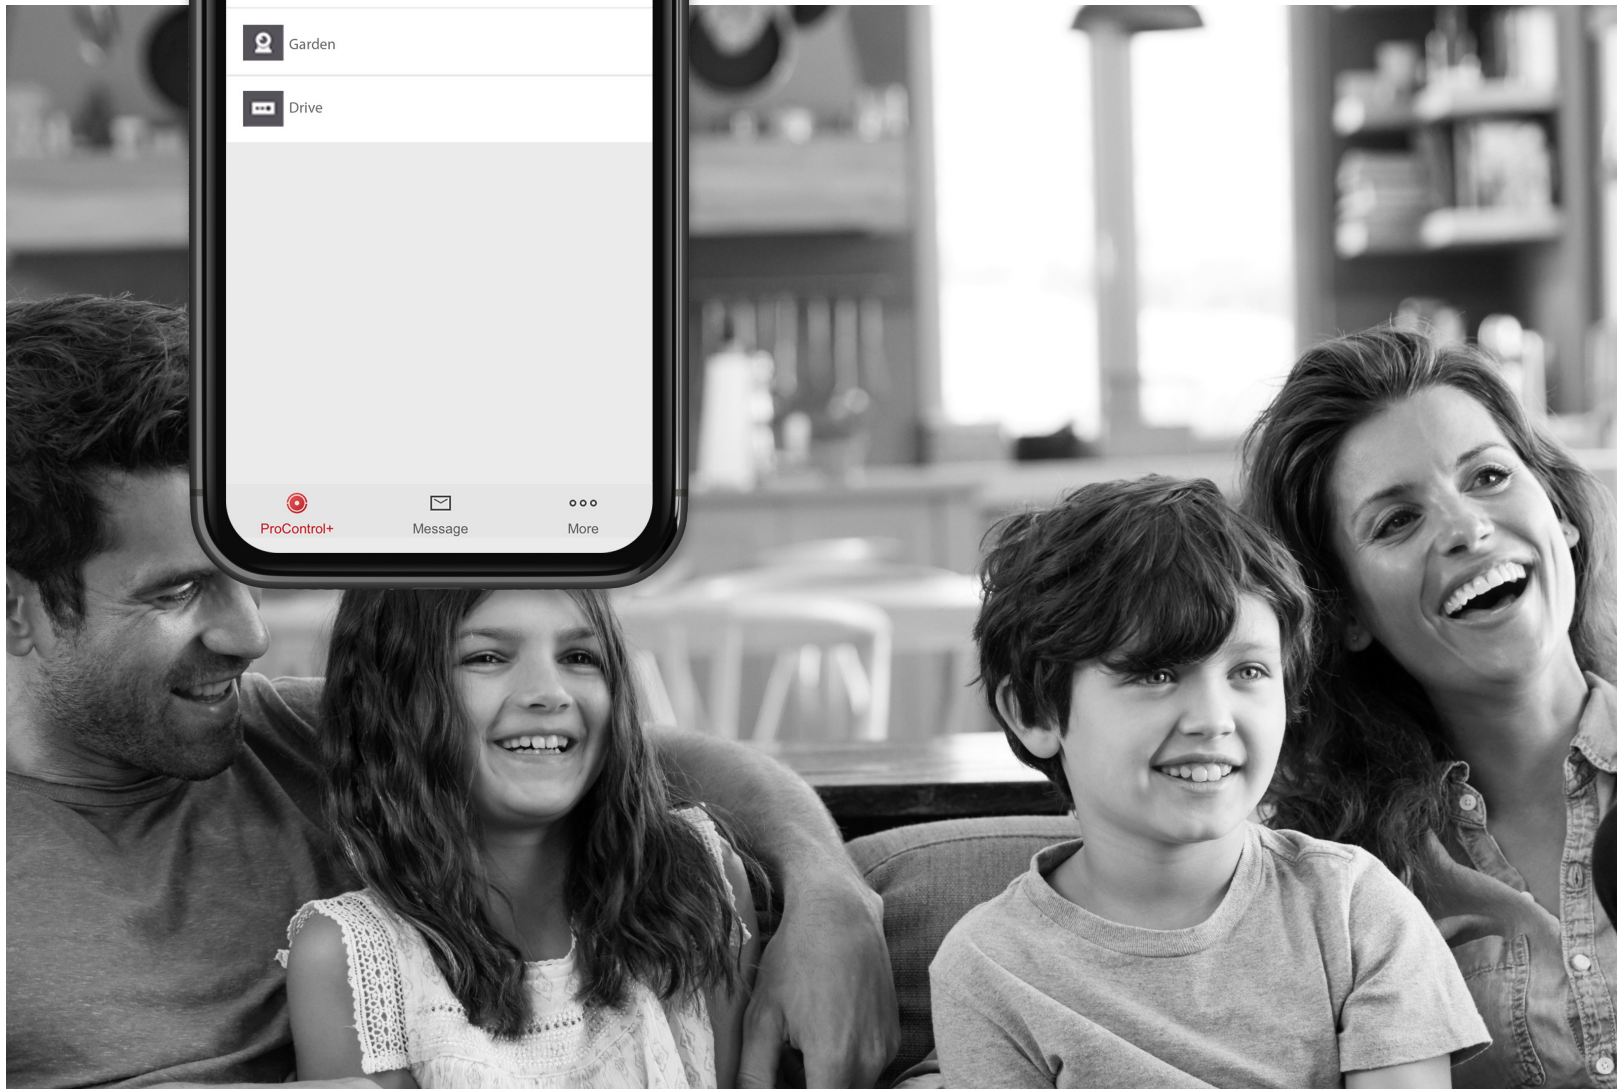

Professional Security, ProControl+

www.watchful-eye.co.uk

Tim: **07852 763211**

Jason: **07779 234569**

ProControl+

ProControl+ is the ultimate smart device application for total peace of mind over your property from the palm of your hand. Using as a standalone system, or by integrating with Enforcer and Euro control panels, the Pyronix HD Wi-Fi camera range and any Hikvision video device, you can control security, video or both, via one application from anywhere.

Split-screen viewing

With a single touch, the screen view can be changed from observing 1 camera stream to 4, 9, 12 or 16 simultaneously. This allows you to monitor the whole property or zoom in for a closer look.