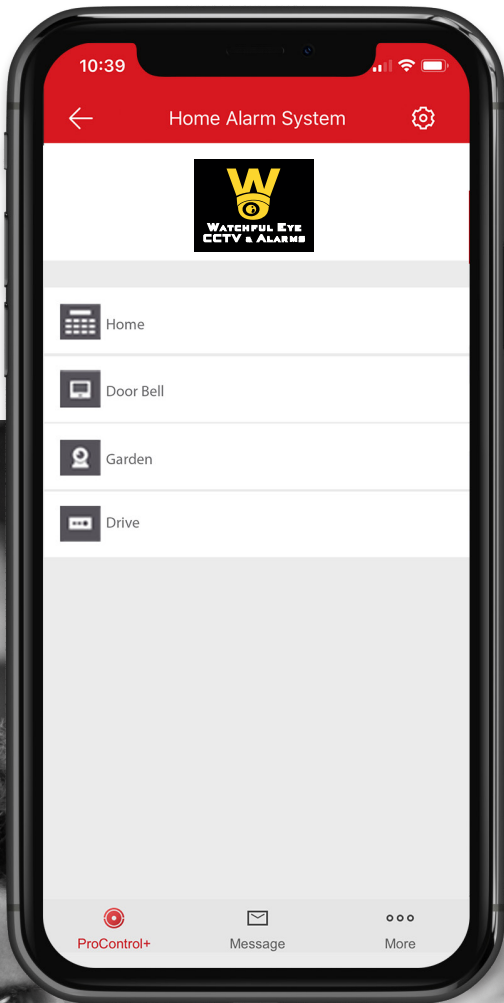

Professional Security, ProControl+

www.watchful-eye.co.uk

Tim: **07852 763211**

Jason: **07779 234569**

ProControl+

ProControl+ is the ultimate smart device application for total peace of mind over your property from the palm of your hand. Using as a standalone system, or by integrating with Enforcer and Euro control panels, the Pyronix HD Wi-Fi camera range and any Hikvision video device, you can control security, video or both, via one application from anywhere.

Split-screen viewing

With a single touch, the screen view can be changed from observing 1 camera stream to 4, 9, 12 or 16 simultaneously. This allows you to monitor the whole property or zoom in for a closer look.

Visual alarm verification

Easily switch between the control panel and cameras for quick video verification of events.

Multi-Site Control

ProControl+ allows users the opportunity to bring together a number of systems on a single site or expand that to many sites across the globe from wherever you are with limitless possibilities.

Live & recorded video with audio

Have a monitoring centre in the palm of your hand with the ability to watch live video, record on an SD-card*, take screenshots, as well as listen in or speak using the microphone-enabled cameras.